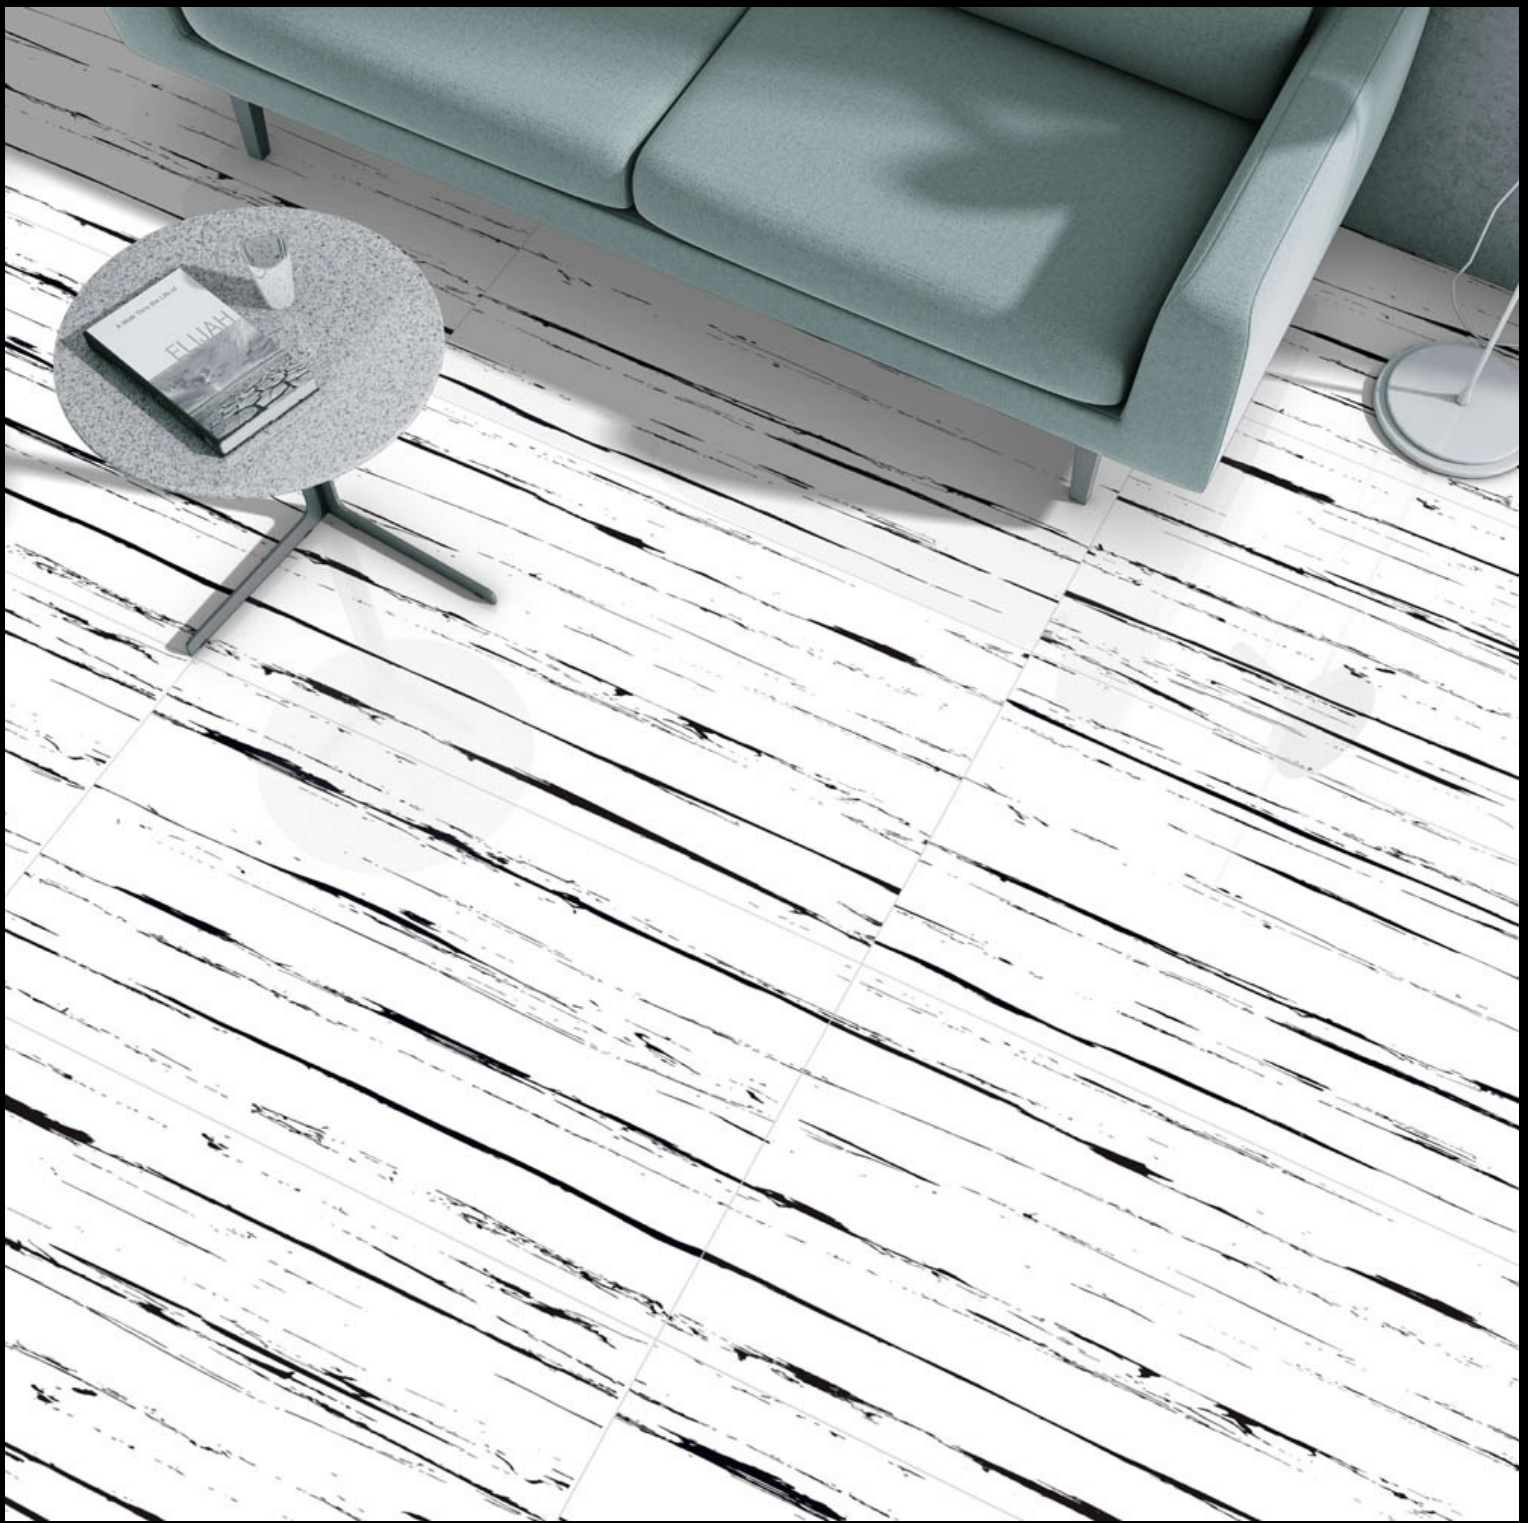

CLONIC WHITE

TiendaStudio