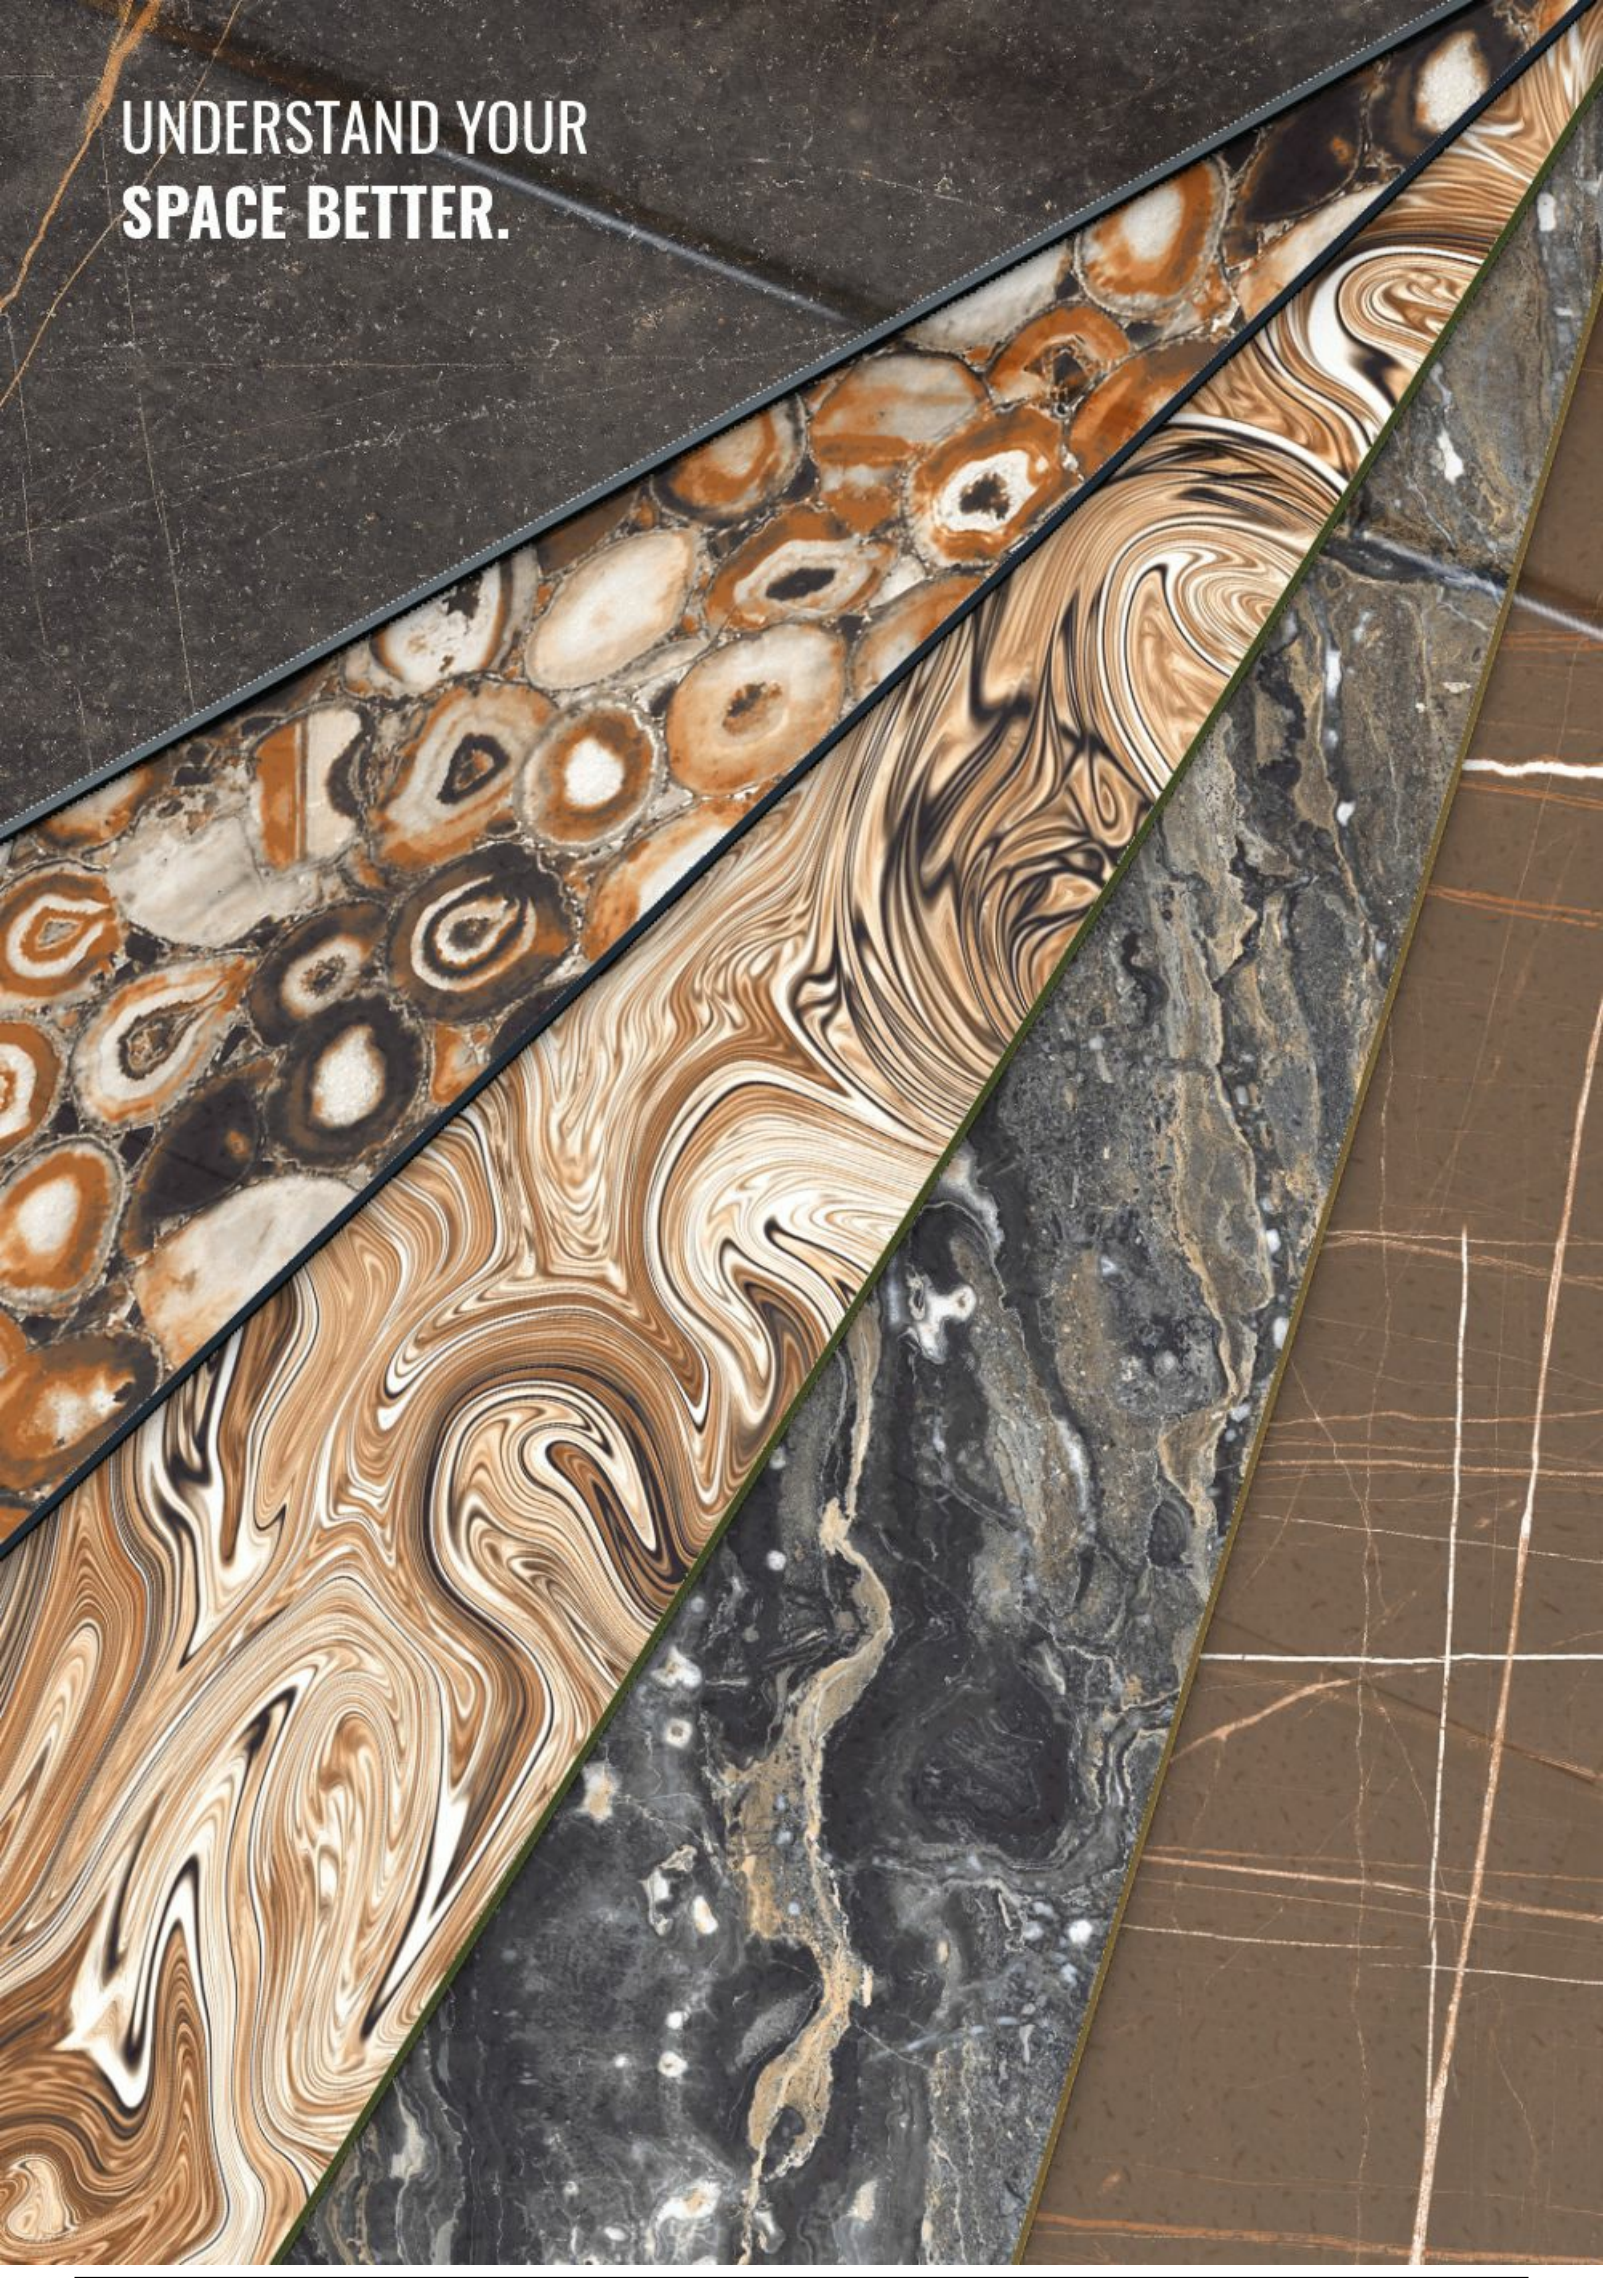

**UNDERSTAND YOUR
SPACE BETTER.**