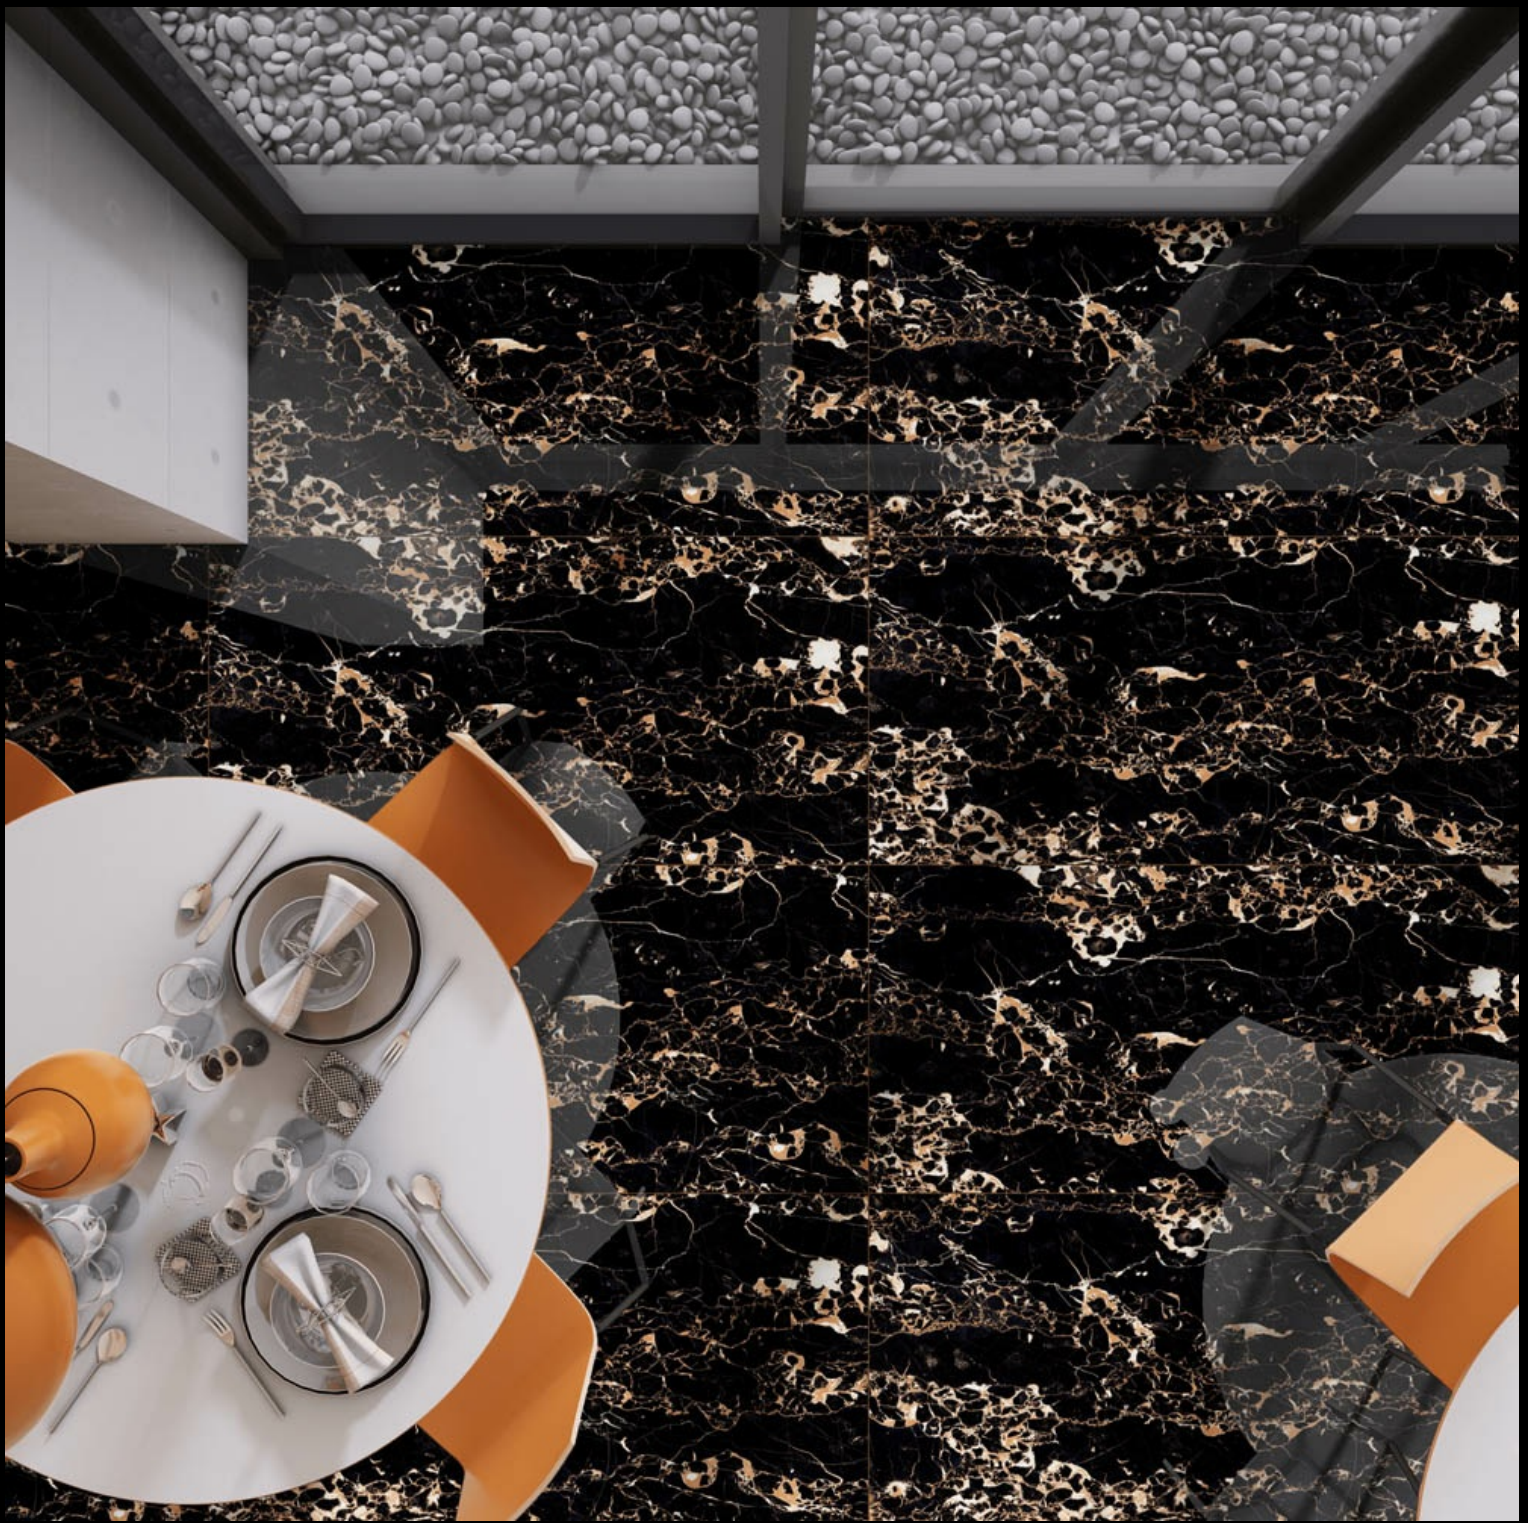

MARINE GOLD

TiendaStudio