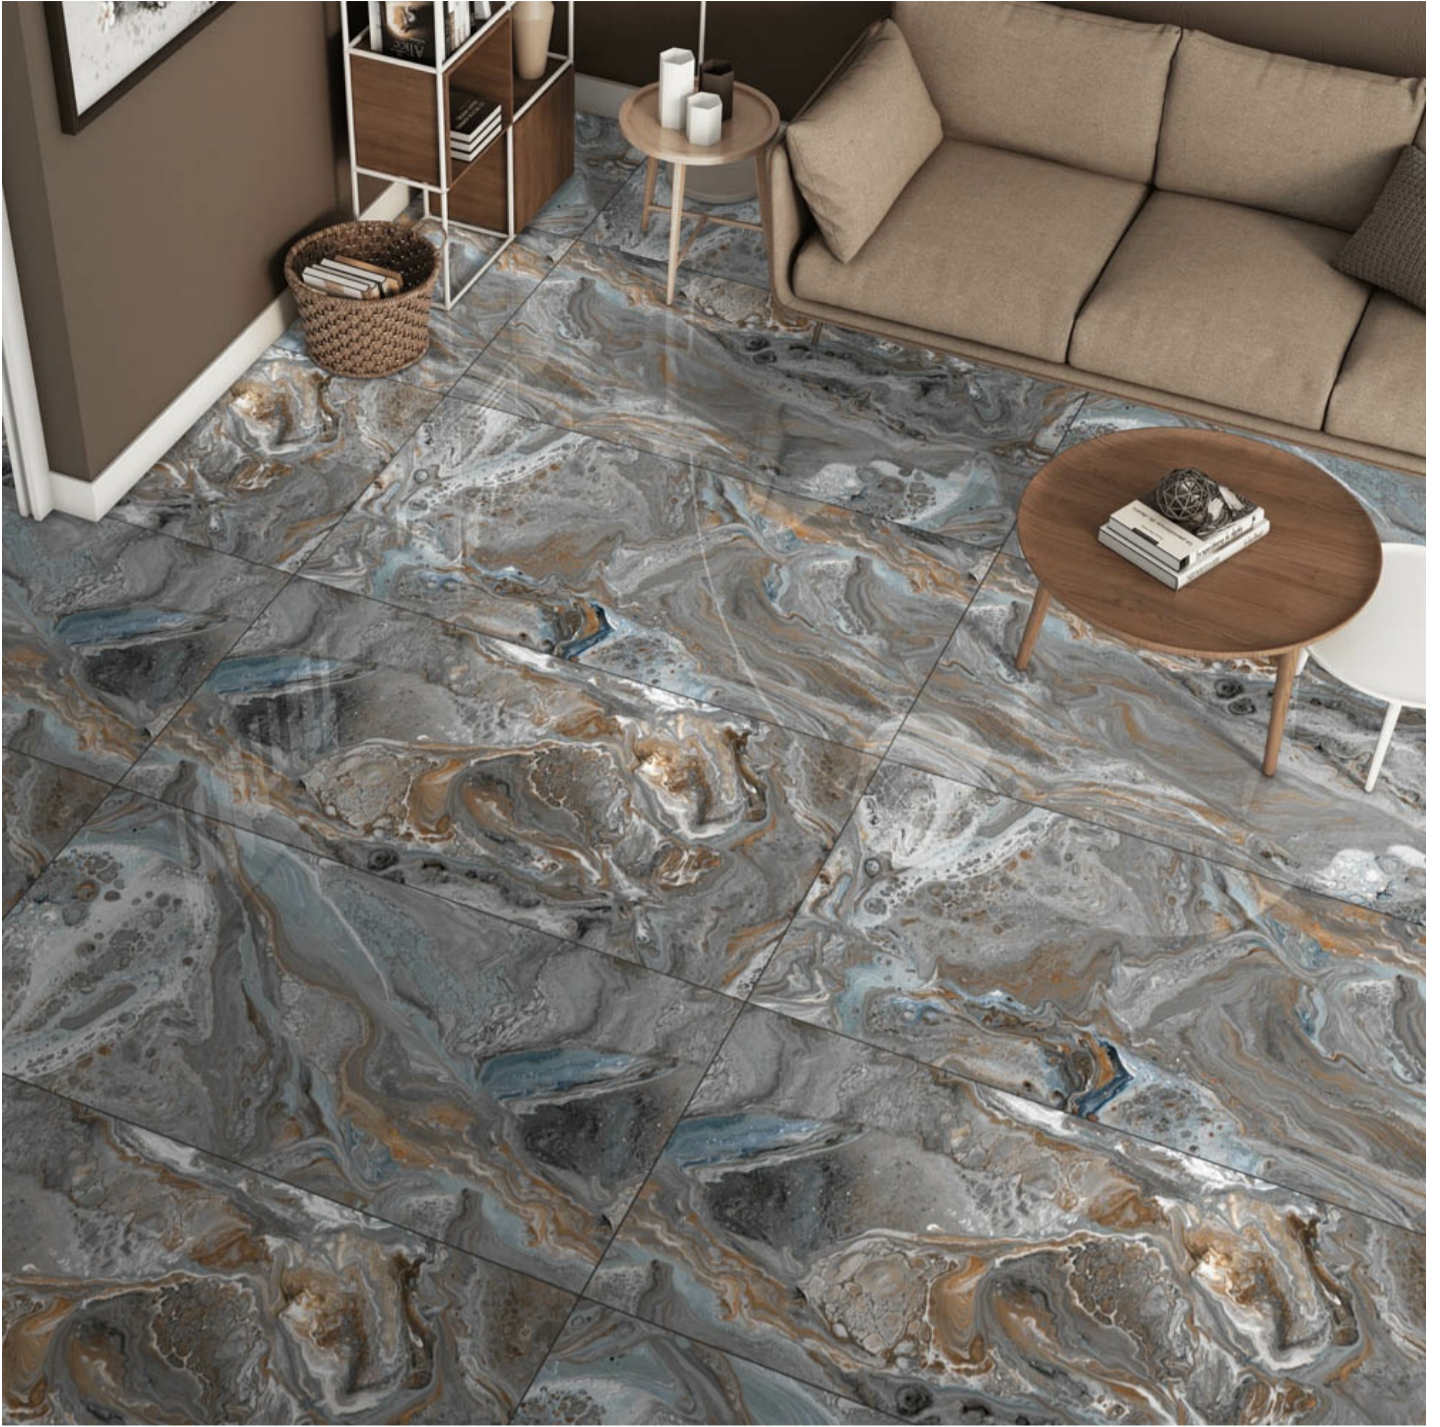

Tienda**Studio**

MAJESTIC 1016