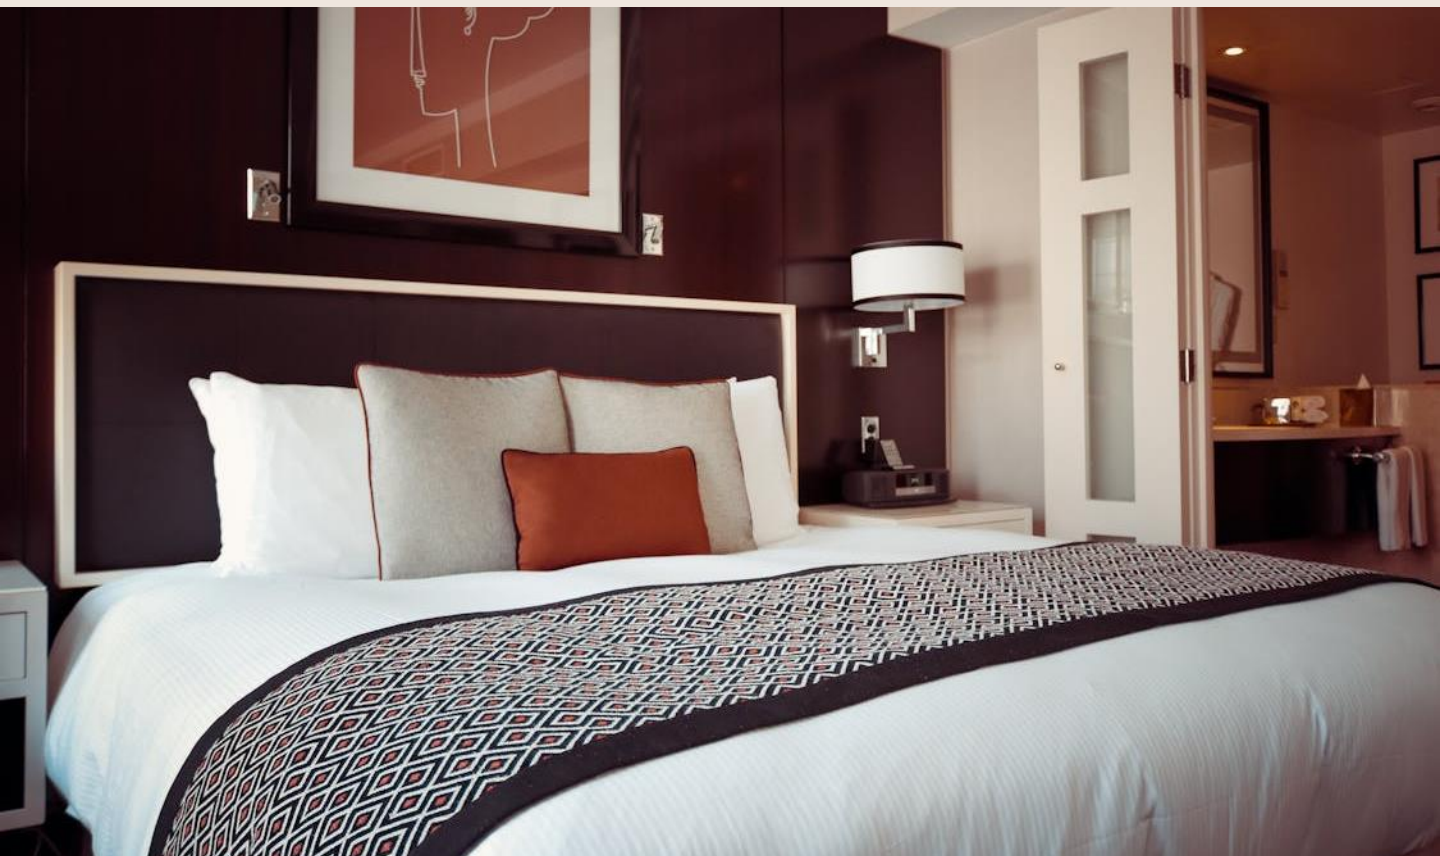

SIZE: CM	230X270	210X230	155X230
SIZE: INCH	90X105	85X90	60X90
SIZE	KING	QUEEN	SINGLE